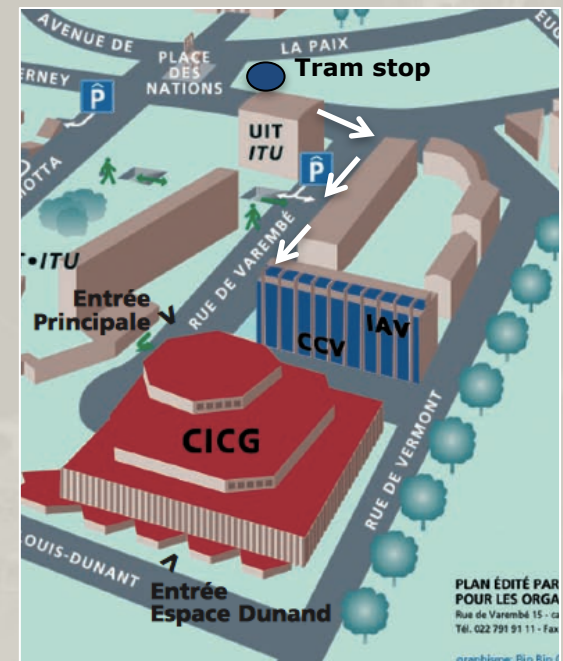

From : Hotel CERN, 1211 Genève
To : CICG , Rue de Varembe 17, 1211 Genève
Duration : 20 minutes
Frequency : Bus every 10 minutes

Upon check-in at the hotel, you will receive a "Geneva Transport Card" free of charge. It permits unlimited travel on Geneva's public transport network (UNIRESO): bus (TPG), train (CFF) and boat (Mouettes Genevoises) for the full duration of your stay.

Itinerary :

- → Walk 1 minute to the tram stop Cern
- → Take the tram 18 (direction Carouge Rondeau).
- → Get off the bus at the stop Cornavin
- → Take the bus 22 or tram 15 (direction Nations)
- → Get off the tram at the stop Nations
- → Then walk 3 minutes to CICG entrance – 300 m

Download the TPG app
for travel itineraries and live updates
on Geneva public transportation !

tpg app
your best travel mate

FROM CERN HOTEL

Directions to the conference

PLAN ÉDITÉ PAR
POUR LES ORGA
Rue de Varembe 15 - 12
Tél. 022 791 91 11 - Fax
graphisme: Bip Bip